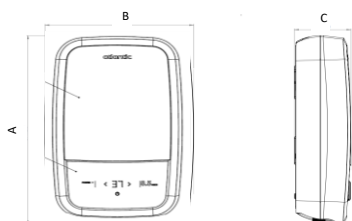

	FUNCTIONS
ON/OFF	YES (DIGITAL TOUCH)
POWER INDICATOR	THROUGH DIGITAL DISPLAY
TEMPERATURE INDICATOR	YES
TEMPERATURE SETTINGS	STEPLESS

PRODUCT

HMI

SHOWER KIT

5 adjustable modes / black shower head

atlantic

INSTALLATION DIMENSIONS

REF.	DESCRIPTION	TYPE	NET DIMENSIONS (mm)				WEIGHT (kg)
			A	B	C	INLET/OUTLET CONNEXIONS	NET WEIGHT
811030	ATL AVN TEMPO MAX 5000 PU	Singlepoint	371	230	88	1/2"	1,9

REF.	DESCRIPTION	PACKED DIMENSIONS (mm)			WEIGHT (kg)
		LENGTH	WIDTH	HEIGHT	GROSS WEIGHT
811030	ATL AVN TEMPO MAX 5000 PU	570	258	100	3,3