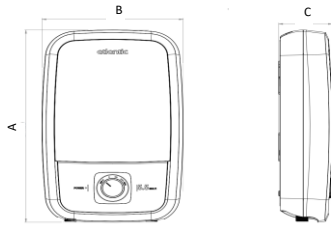

KEY SELLING POINTS & PRODUCTS ADVANTAGES

Compact design to fit any place

Safety RCD

3 temperature levels

Antibacterial system AG+

	GENERAL SPECIFICATION
HMI COLOR	WHITE
TYPE OF INTERFACE	KNOB
WATER VALVE	YES
EXTERNAL MATERIAL	PLASTIC
INSTALLATION TYPE	VERTICAL WALL MOUNTING
MULTIPOINT / SINGLEPOINT	SINGLEPOINT
FRONT COLOR	WHITE
BACK COLOR	WHITE
PUMP	YES/NO DEPENDING ON MODELS
RCD	YES
TEST / RESET KNOB	YES
LIGHT INDICATORS	RCD
TANK	PLASTIC

	FUNCTIONS
ON/OFF	YES (POSITION ON KNOB)
POWER INDICATOR	THROUGH RCD LIGHT
TEMPERATURE INDICATOR	NO
TEMPERATURE SETTINGS	3

INSTALLATION DIMENSIONS

REF.	DESCRIPTION	TYPE	NET DIMENSIONS (mm)				WEIGHT (kg)
			A	B	C	INLET/OUTLET CONNEXIONS	NET WEIGHT
811022	ATL AVN TEMPO LITE 4000	Singlepoint	371	230	88	1/2"	1,7
811023	ATL AVN TEMPO LITE 4000 PU	Singlepoint	371	230	88	1/2"	1,9
811024	ATL AVN TEMPO LITE 5000	Singlepoint	371	230	88	1/2"	1,7
811025	ATL AVN TEMPO LITE 5000 PU	Singlepoint	371	230	88	1/2"	1,9